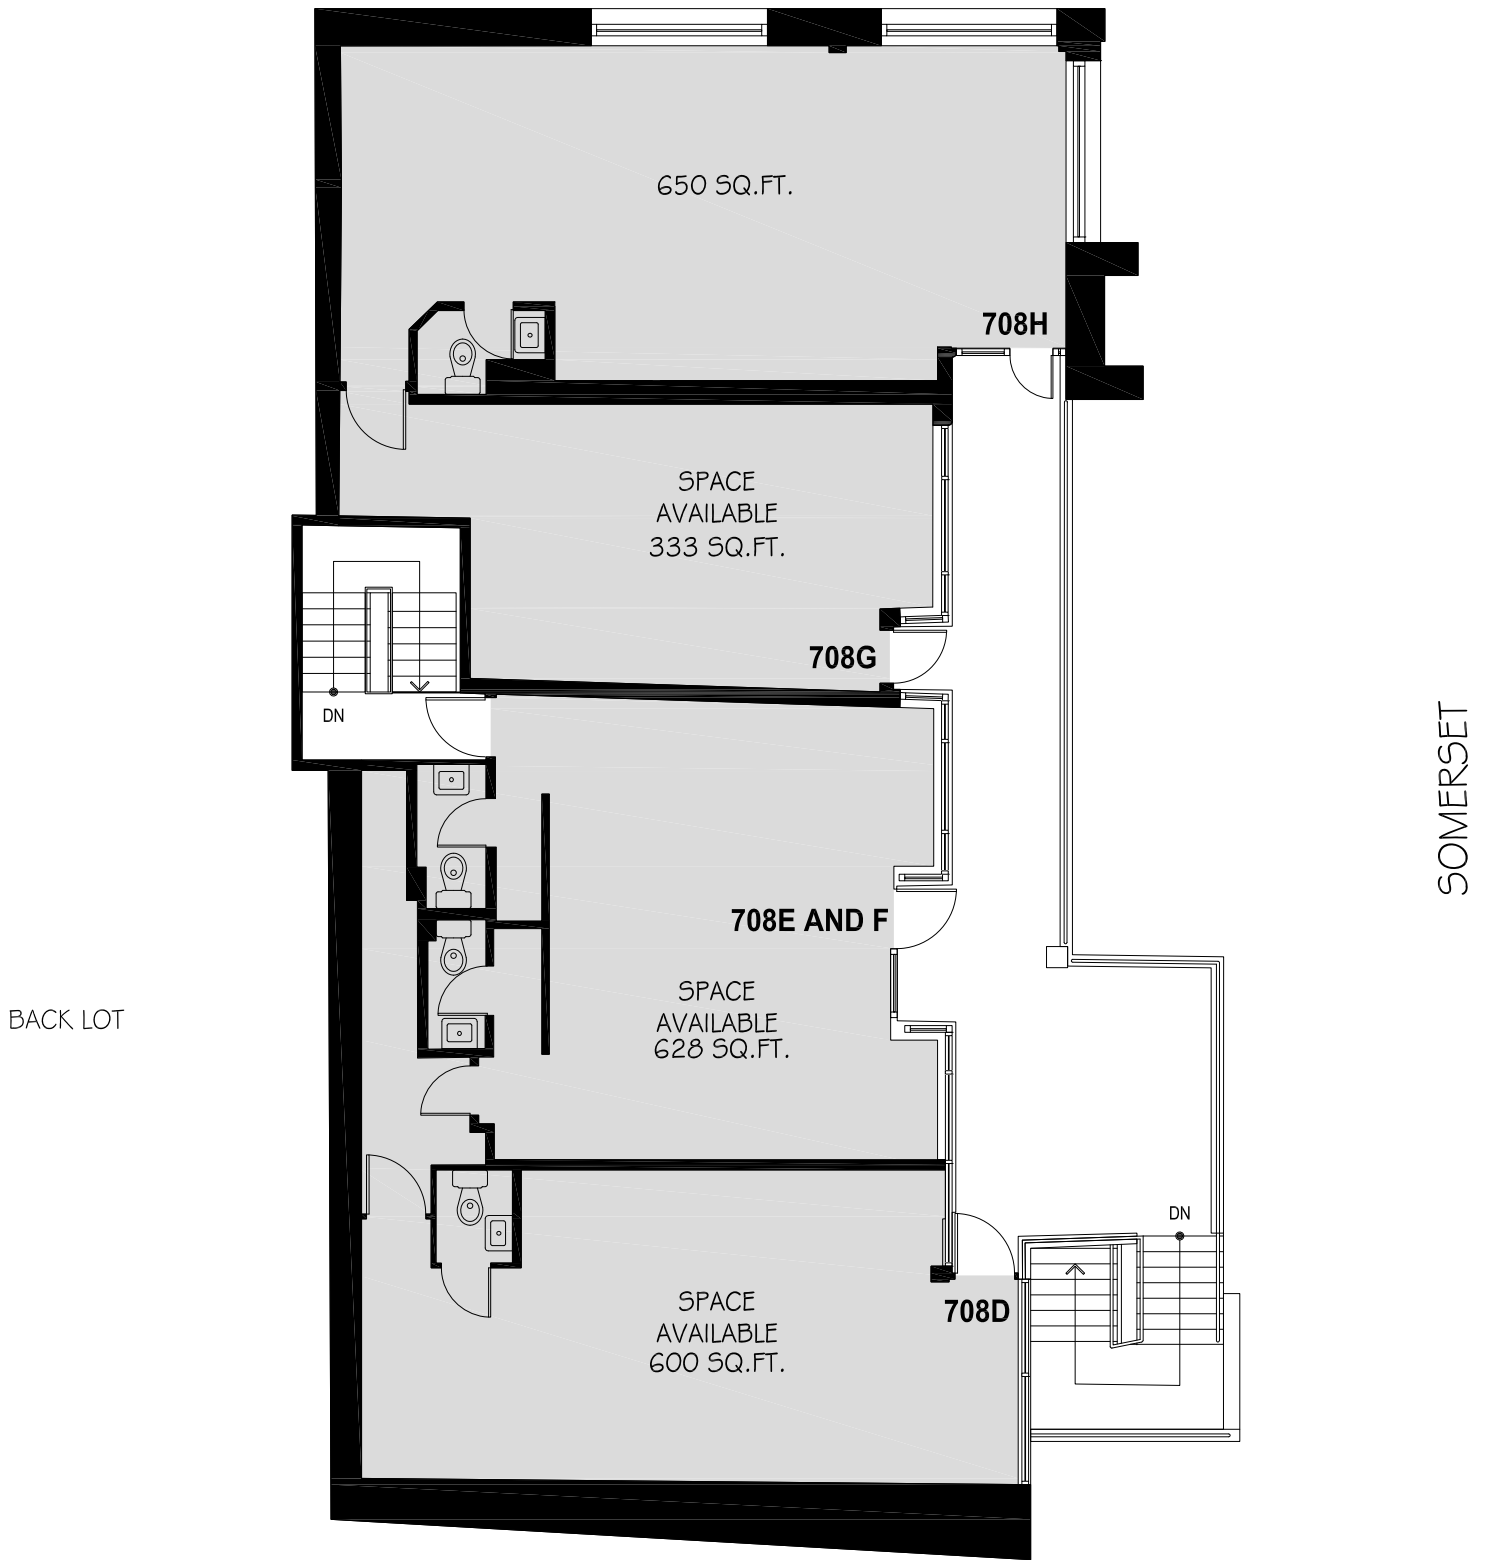

ARTHUR

UPPER FLOOR PLAN

SOMERSET 706 -710, OTTAWA, ON